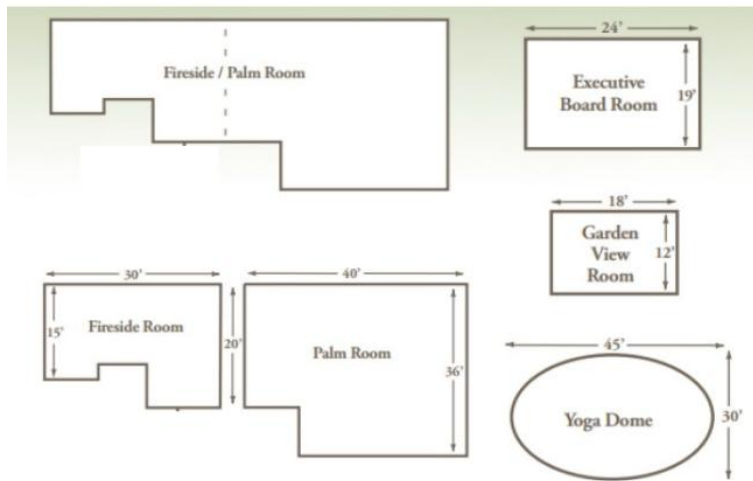

Meeting & Banquet Facilities

	Palm & Fireside Great Room	Palm Room	Fireside Room	Executive Boardroom	Garden View Room	Yoga Dome
Banquet	80	40	30	-	-	-
Classroom	60	32	18	15	-	-
U-Shape	-	24	15	12	-	24
Conference	-	30	15	15	10	36
Theatre	80	80	25	25	-	50
Reception	80	60	30	-	10	-
SQ. FT.	1800	1300	500	450	215	1000